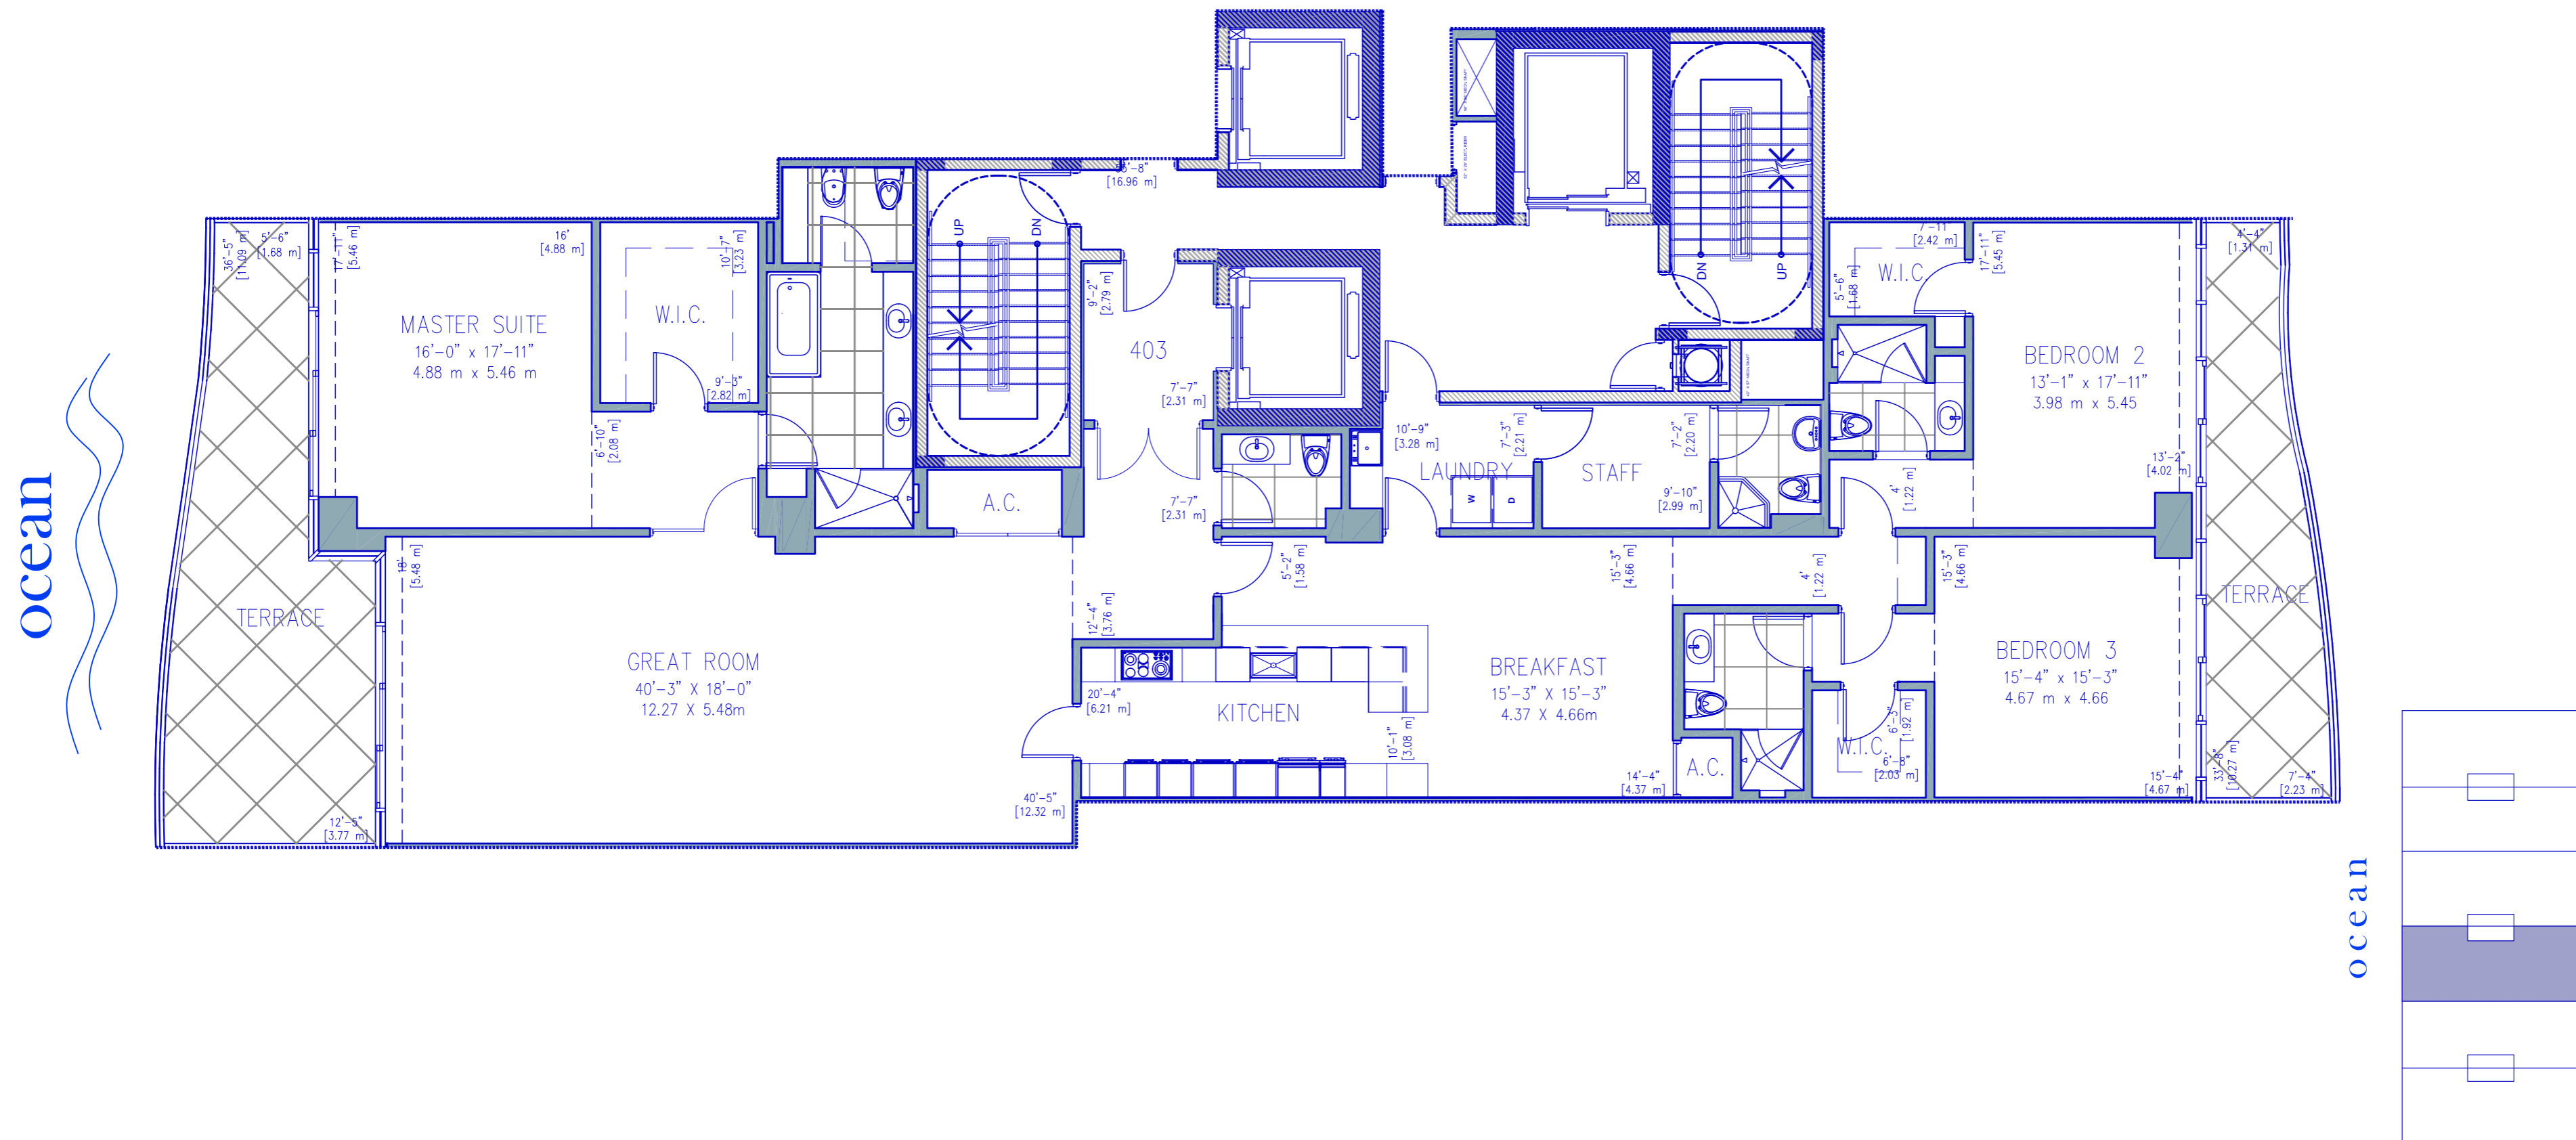

403

RESIDENCE

RESIDENCE	3,325.00 sq. ft.	308.90 sq. mt.
TERRACE	561.00 sq. ft.	52.11 sq. mt.
Total:	3,886.00 sq. ft.	361.01 sq. mt.

CHATEAU
OCEAN RESIDENCES